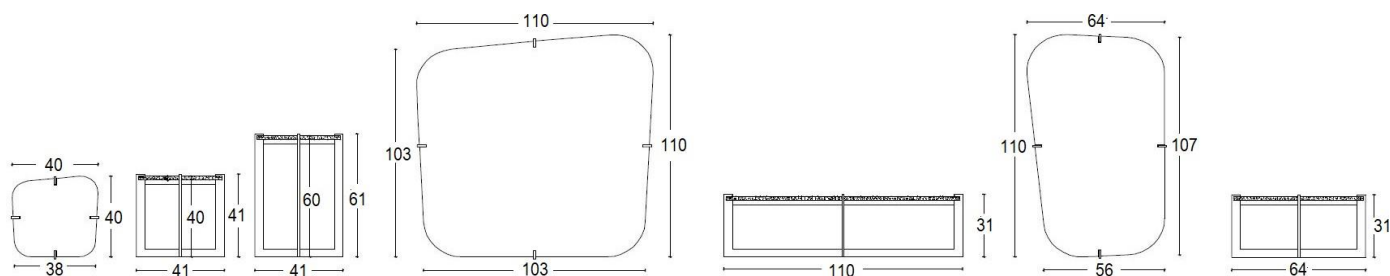

CRUZ

Quinti®

CRUZ tables collection is characterized by an elegant and minimal structure

DIMENSIONS

STRUCTURE

The Cruz structure is made out of laser cut metal which is available in matte black painted or gold and with shiny electroplating gold finish

GOLD PAINTED

BLACK PAINTED

CHROMED GOLD

The two rectangular legs with a section of 40x10 mm cross on the ground and hug the top of the table in marble. The top can be in white Carrara marble or Marquinia black with a thickness of 20 mm.