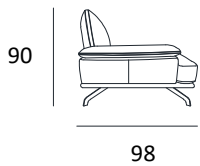

TECHNICAL DATA SHEET

GIADA

3STR MAXI

265

3 SEATER

225

2STR MAXI

205

2 SEATER

185

ARMCHAIR

120

3STR RAF/LAF

197

2STR MAXI RAF/LAF

177

| | |
|---------|-------|
| SEAT H. | 47 CM |
| SEAT D. | 58 CM |
| ARM H. | 57 CM |
| ARM W. | 29 CM |

ARMCHAIR RAF/LAF
FIT TO 3STR

113

ARMCHAIR RAF/LAF FIT
TO 2STR MAXI

103

ARMCHAIR RAF/LAF
FIT TO 2STR

93