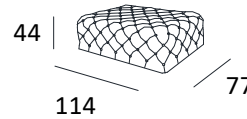

68

105

SEAT H.	45 CM
SEAT D.	65 CM
L ARMREST	37 CM

3STR MAXI

295

3 SEATER

255

2STR MAXI

235

2 SEATER

215

ARMCHAIR

155

FOOTSTOOL 114x77

TECHNICAL DATA SHEET

BACH

AVAILABLE COVERS

AS PER CUBO ROSSO COLLECTION

Inside

Seduta	Spalliera		Braccio
POLYURETHANE	POLYURETHANE		POLYURETHANE
DENSITY 35 x kg.	DENSITY 35 x kg.		DENSITY 35 x kg.

Structure

WOODEN STRUCTURE IN MULTI-LAYER FIR, FIBERBOARD AND CHIPBOARD