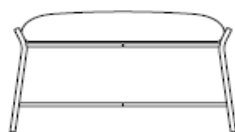

Technical information

Frame: Powder coated metal frame in colour anthracite, white or green.

Seat cushion padding: Variable-density polyurethane foam padding.

Cover: Leather or Fabric.

79 cm

82 cm

70 cm

50 cm