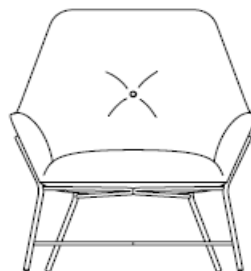


ASIA

Design by: **Albicini & Ferullo**

Pure shapes and defined lines outside, cozy softness and tailoring mastery inside. The dual personality of Asia is enhanced in every detail: premium leather, special metallic finishes and innovative design make this armchair a versatile stylish piece, suitable for both domestic and public spaces.

Technical information

Frame: Powder coated metal frame in colour anthracite, white or green.

Seat cushion padding: Variable-density polyurethane foam padding.

Cover: Leather or Fabric.

79 cm

82 cm

70 cm

50 cm